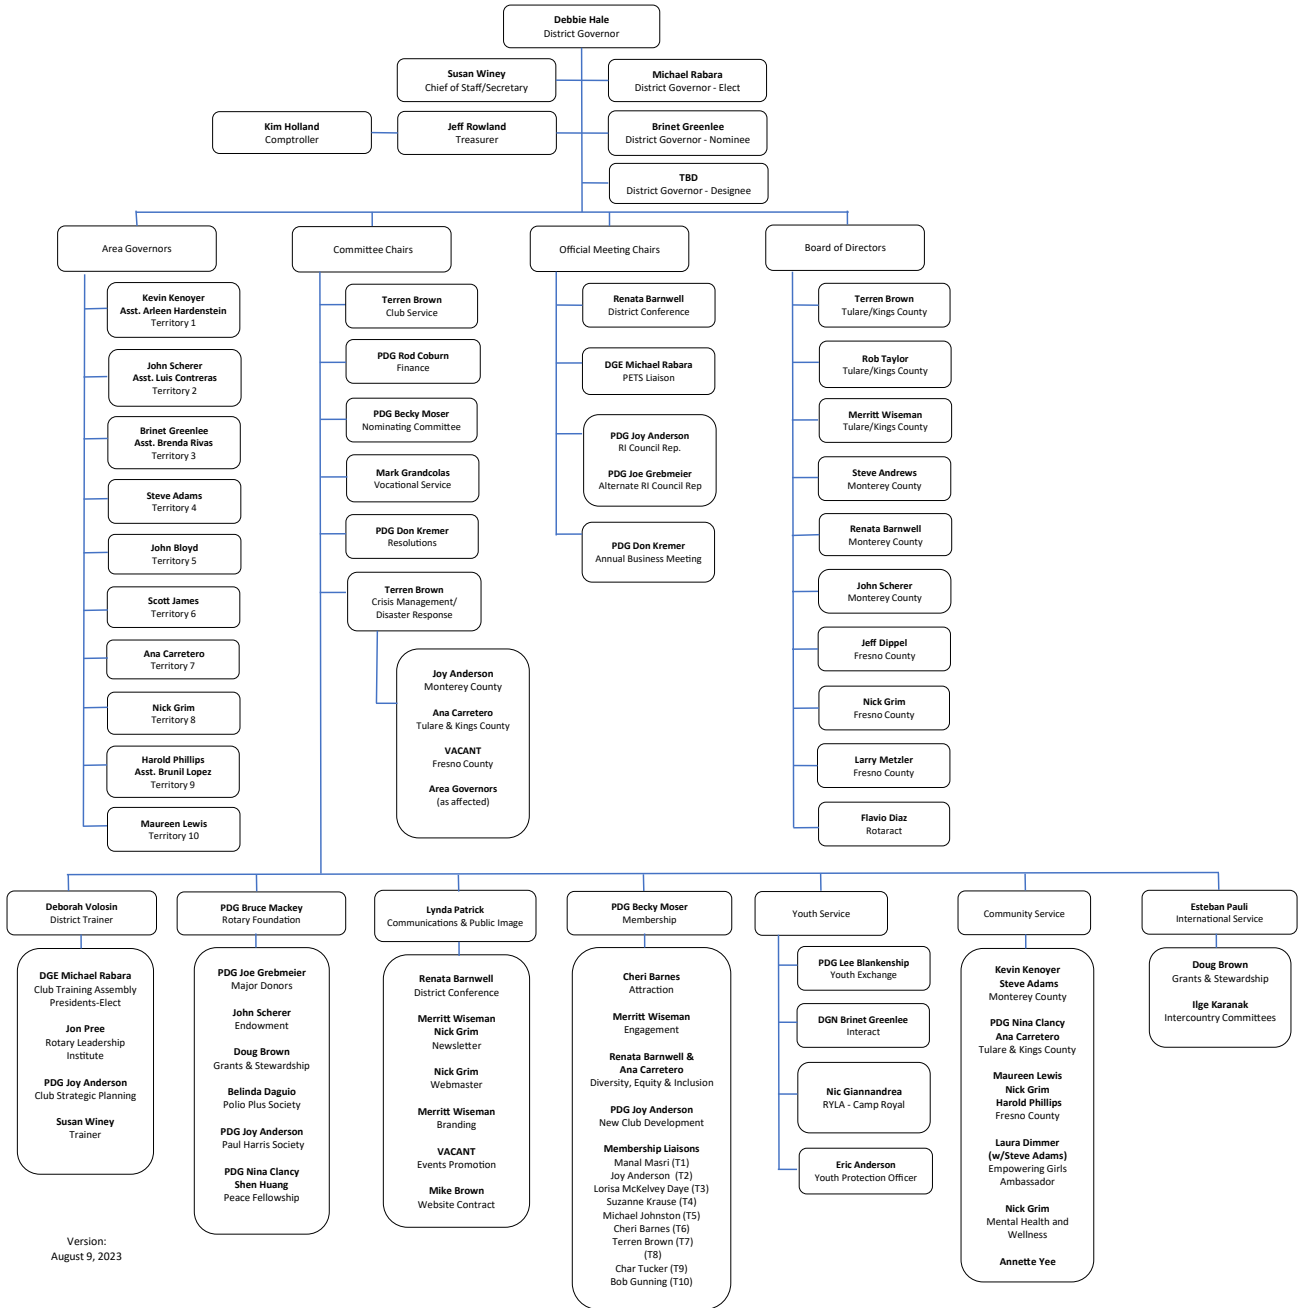

Rotary District 5230 Org. Chart

Year 2023/24

Version:
August 9, 2023